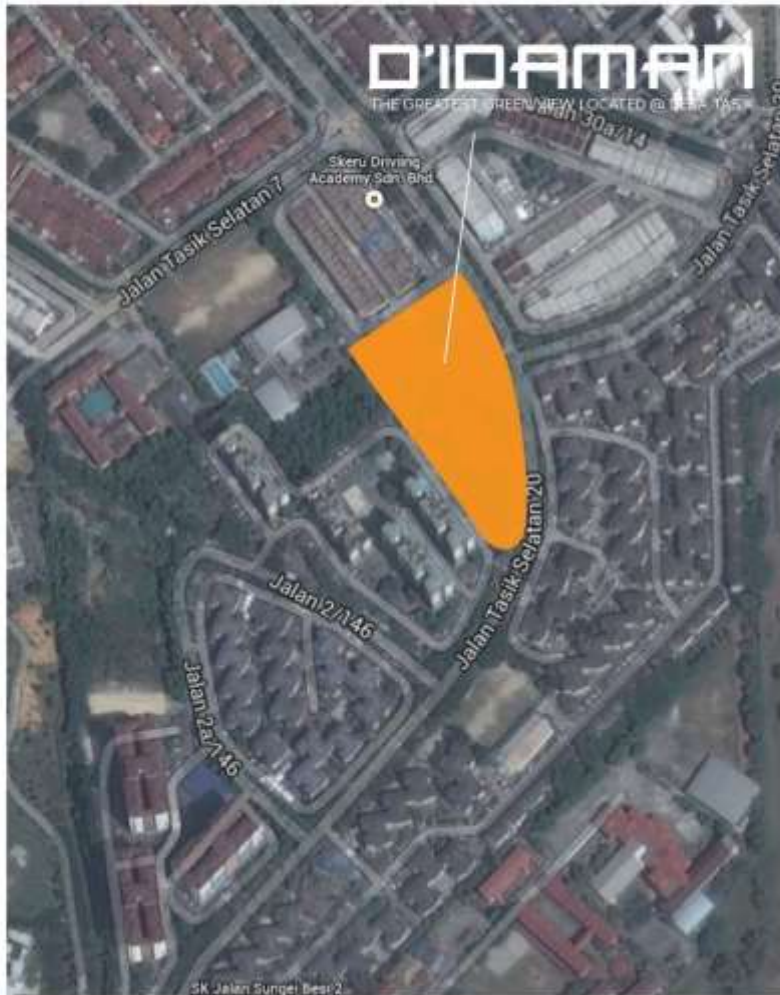

# LOCATION MAP

THE GREATEST GREEN VIEW LOCATED @ DESA TASIK

**Amenities :**

- KLIA Transit Bandar Tasik Selatan 650m
- KTM Bandar Tasik Selatan 650m
- LRT Bandar Tasik Selatan 750m
- Terminal Bersepadu Selatan 800m
- LRT Sungai Besi 1Km

**GPS**  
**3.067329**  
**101.713367**

**Opening Hour**  
 1000-1800 Daily

# LOCATION MAP

THE GREATEST GREEN VIEW LOCATED @ DESA TASIK