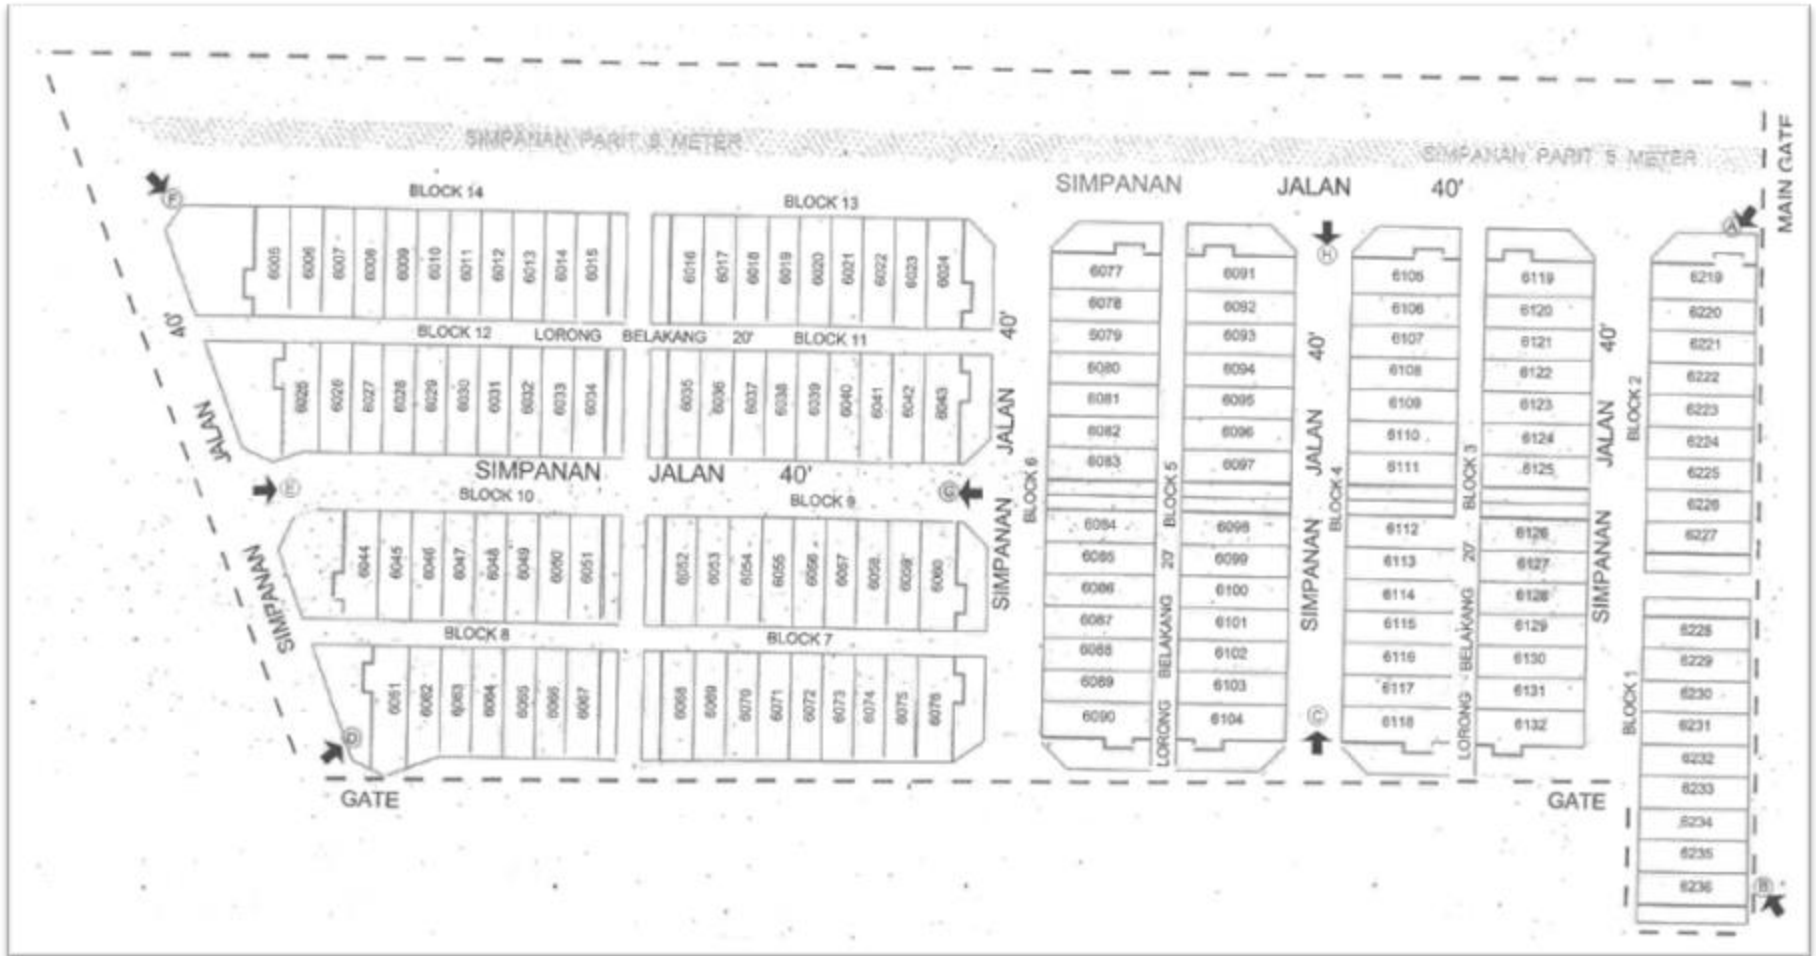

UNIT PLAN

TAMAN UNIVERSITI JAYA SEMELING KEDAH